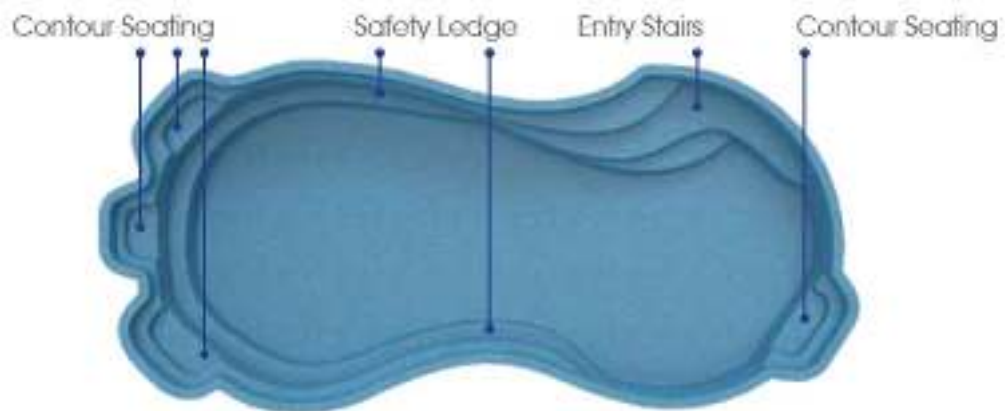

Nassau

Whatever you imagine...
your life can be.

Length: 32'

Width: 15'

Shallow End Depth: 3'3"

Deep End Depth: 6'11"

All GG Pools are Non-Diving Pools

GG