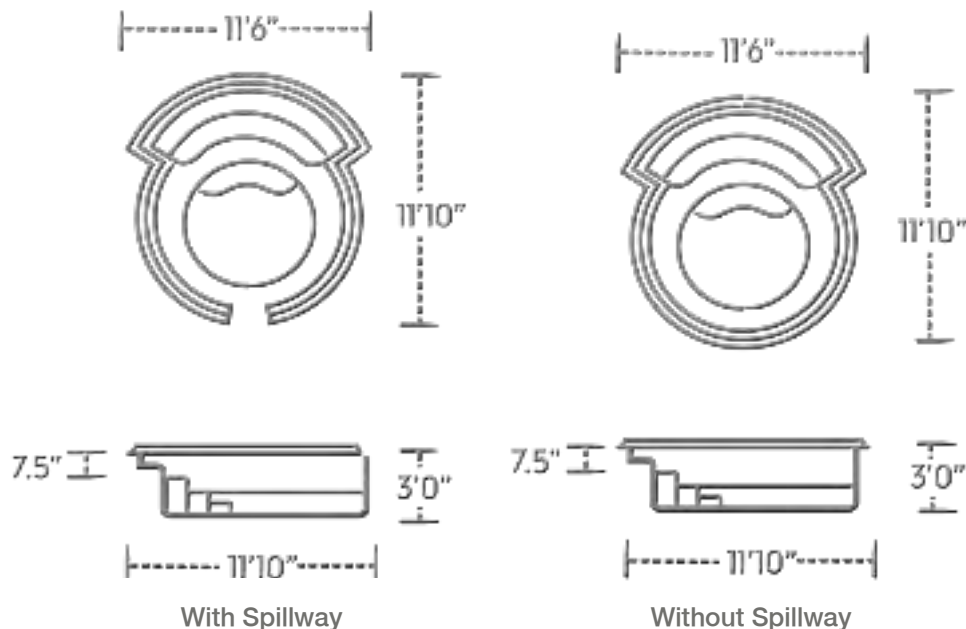

Grand Spa

Some days enough is enough. The Grand Spa is the perfect place to relax and ease those aches and pains. From soaking up the sun to chilling after exercise in your swimming pool, you'll have just the right spot to release all that tension.

11'6" X 11'10"

1. Room for seven to nine of your best friends makes it worth sharing.
2. A grand hot soak or sumptuous bubbling water for relaxation perfection.
3. Spillway option to enhance the atmosphere.
4. Raised or flush construction applications to make it uniquely yours.