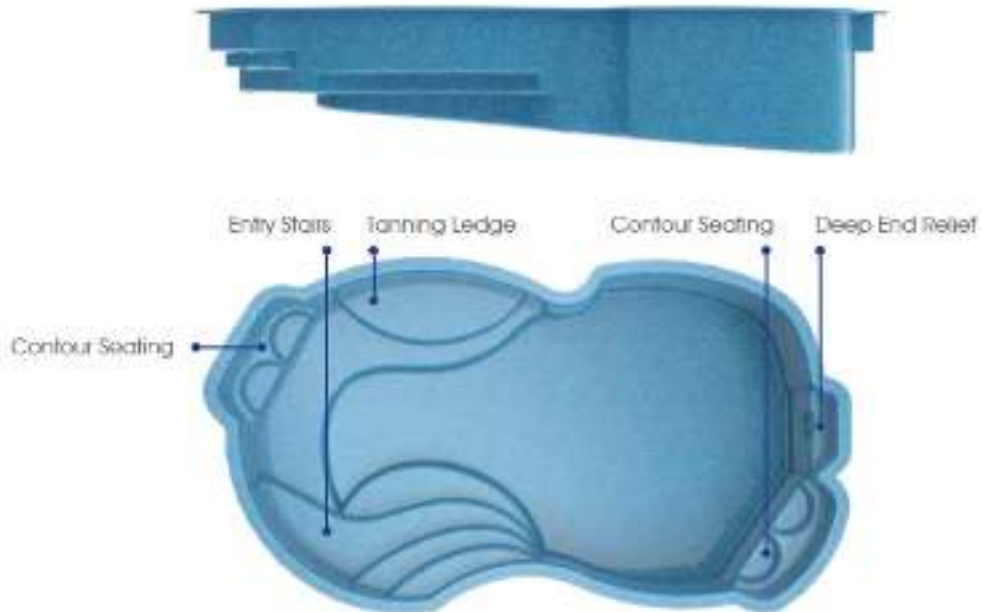

Cancun

Escape to perfection...
life is good.

Length: 25'

Width: 12'

Shallow End Depth: 3'9"

Deep End Depth: 5'4"

All GG Pools are Non-Diving Pools

GG