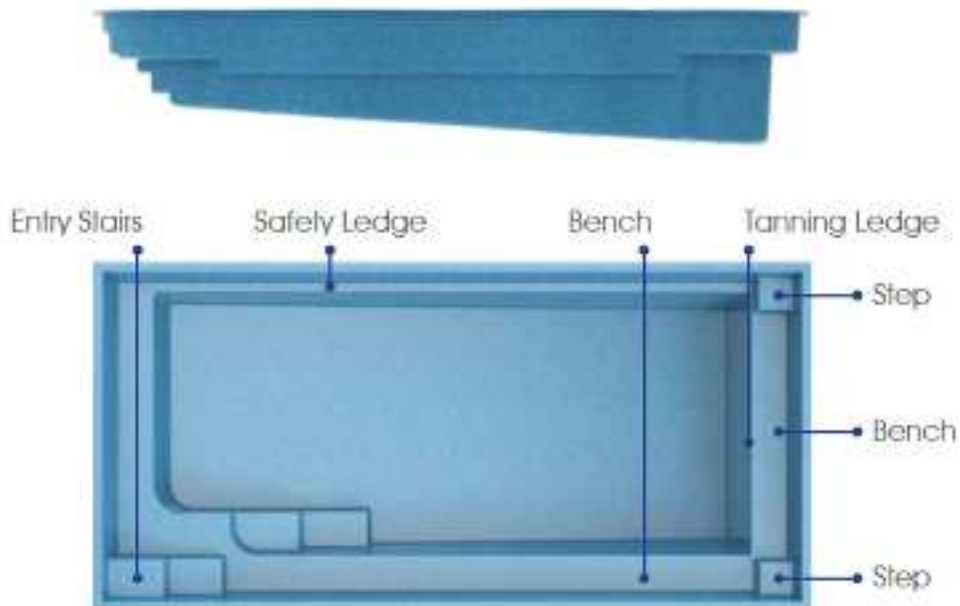

Regal

Escape to a place...
of natural beauty and tranquility.

Length: 20'

Width: 10'6"

Shallow End Depth: 4'2"

Deep End Depth: 5'4"

All GG Pools are Non-Diving Pools

GG