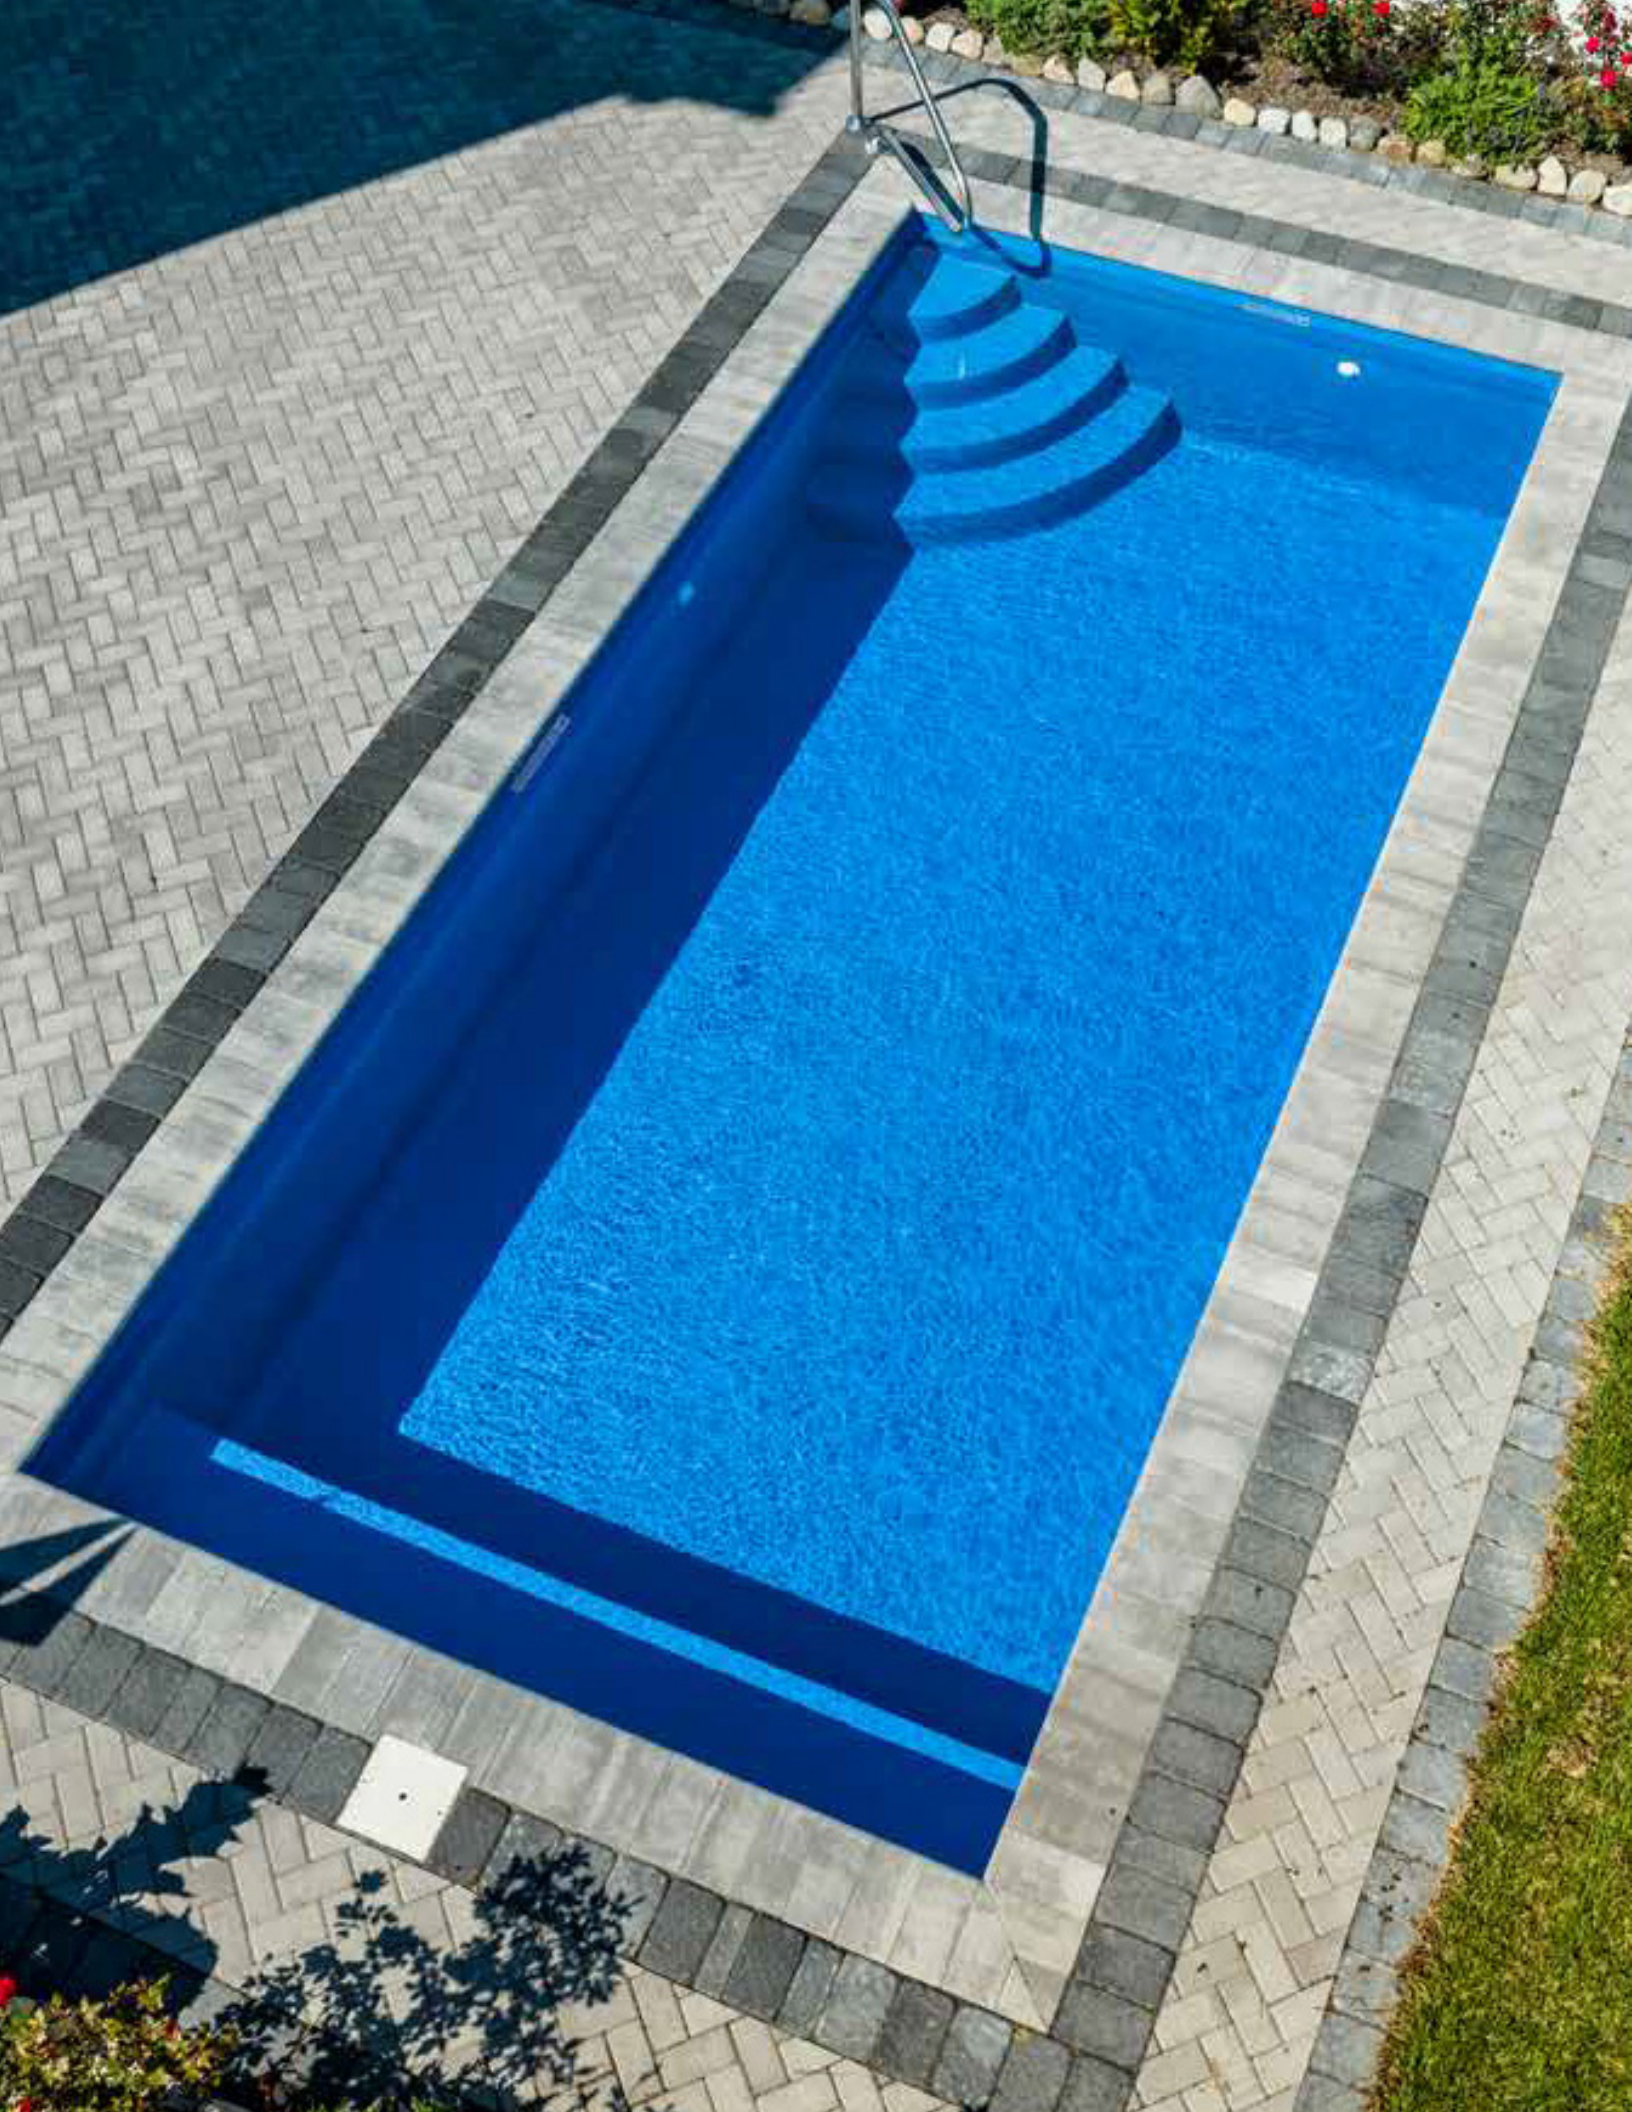

Empire

Absolute peace, absolute tranquility...
absolute escapism.

Length: 25'8"

Width: 12'

Shallow End Depth: 3'6"

Deep End Depth: 5'6"

All GG Pools are Non-Diving Pools

GG