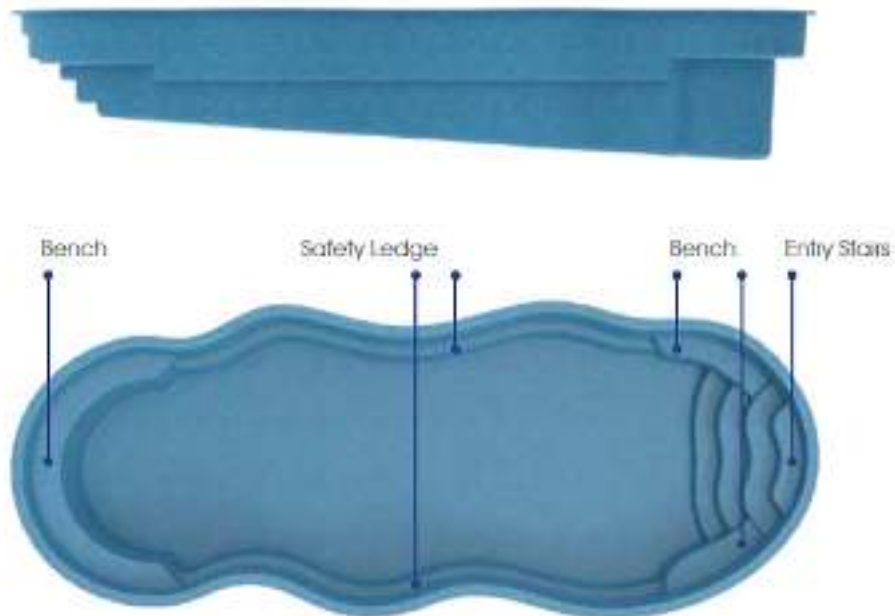

Length: 32'

Width: 15'

Shallow End Depth: 3'3"

Deep End Depth: 6'11"

All GG Pools are Non-Diving Pools

GG

Cancun

Escape to perfection...
life is good.

Length: 25'

Width: 12'

Shallow End Depth: 3'9"

Deep End Depth: 5'4"

All GG Pools are Non-Diving Pools

GG

Oasis

This is your great escape...
for family fun in the sun.

Length: 33'

Width: 13'

Shallow End Depth: 4'3"

Deep End Depth: 6'2"

All GG Pools are Non-Diving Pools

GG

Sundial

Escapism...
it's amazing where you can go.