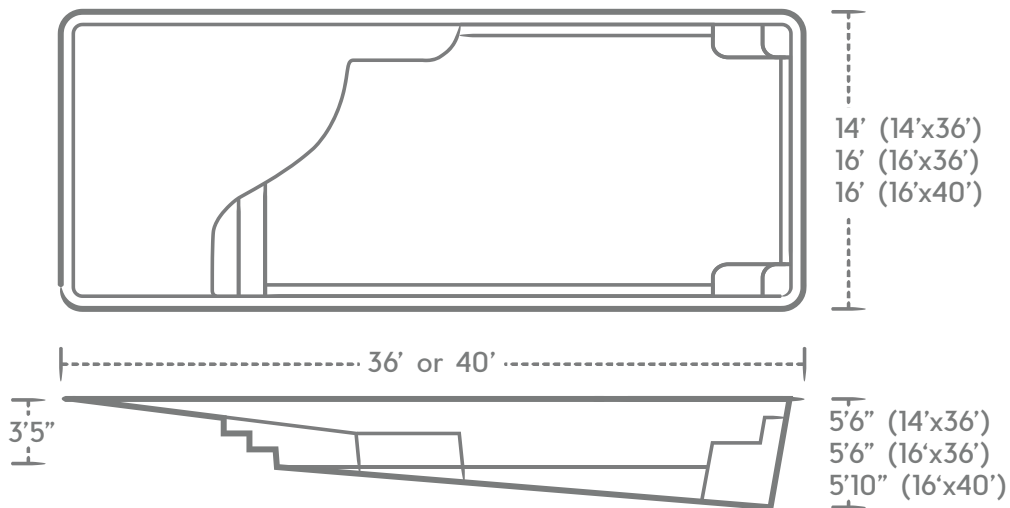

Grace Beach Entry

Enjoy all the luxury of a day at the beach without ever leaving your own backyard. Every day will feel like a vacation!

14' X 36'   **16' X 36'**   **16' X 40'**

1. A zero entry that is perfect for dipping your toes in the water and lounging at the water's edge.
2. A non-skid surface on the floor, stairs, and benches is easy on your feet and your swimsuit.
3. Dual, deep-end seats with swim-outs give you extra options for visiting and relaxing.
4. A courtesy ledge around the deep-end gives you a place to take a break and stand.