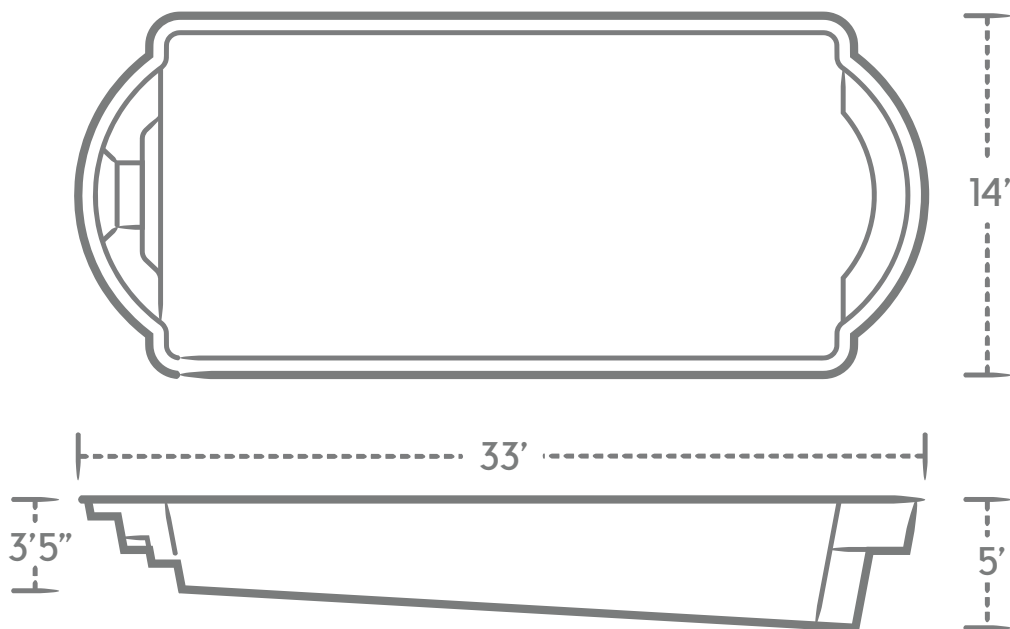

CALIFORNIA FINISH

MAYA FINISH

Cathedral

The classic Roman shape of the Cathedral will grace your backyard with style and refined elegance while creating an oasis for fun and relaxation.

14' X 33'

1. Classic design gives curves and character without sacrificing swim area.
2. Non-skid surface on the floor, stairs, and benches is easy on your feet and your swimsuit.
3. Wide steps and bench area add style and functionality.
4. Deep-end bench gives you a place to soak and unwind.