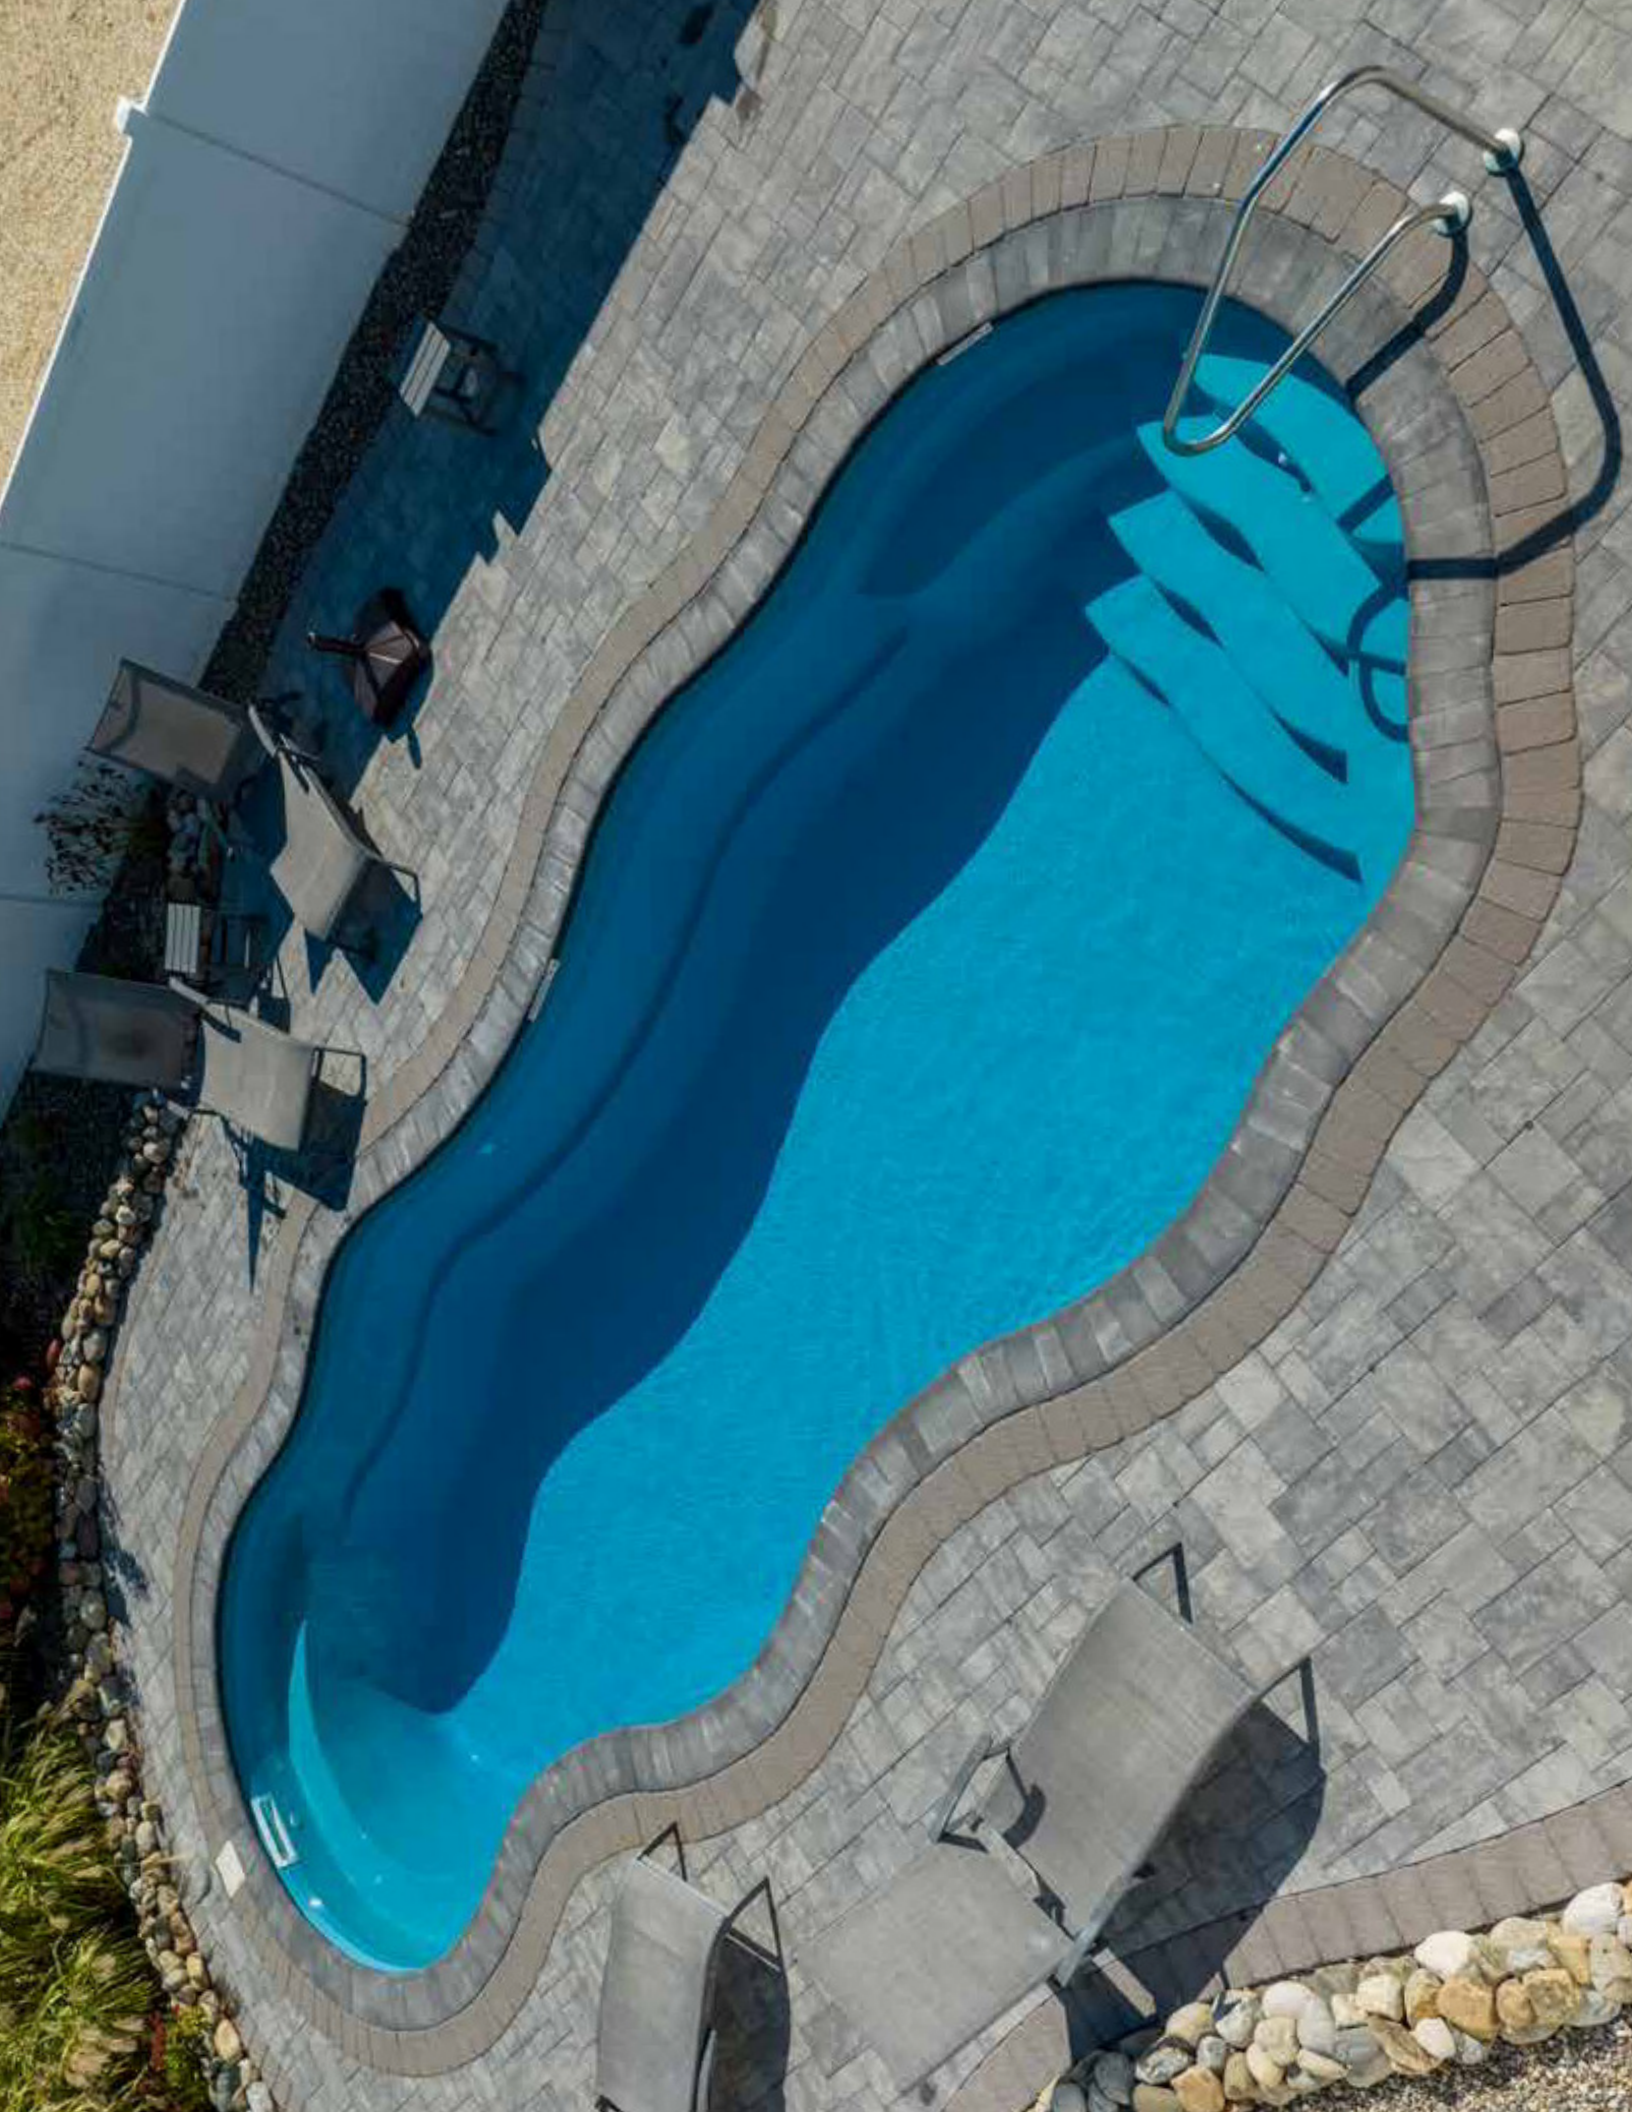

Length: 25'

Width: 12'

Shallow End Depth: 3'9"

Deep End Depth: 5'4"

All GG Pools are Non-Diving Pools

GG

Oasis

This is your great escape...
for family fun in the sun.