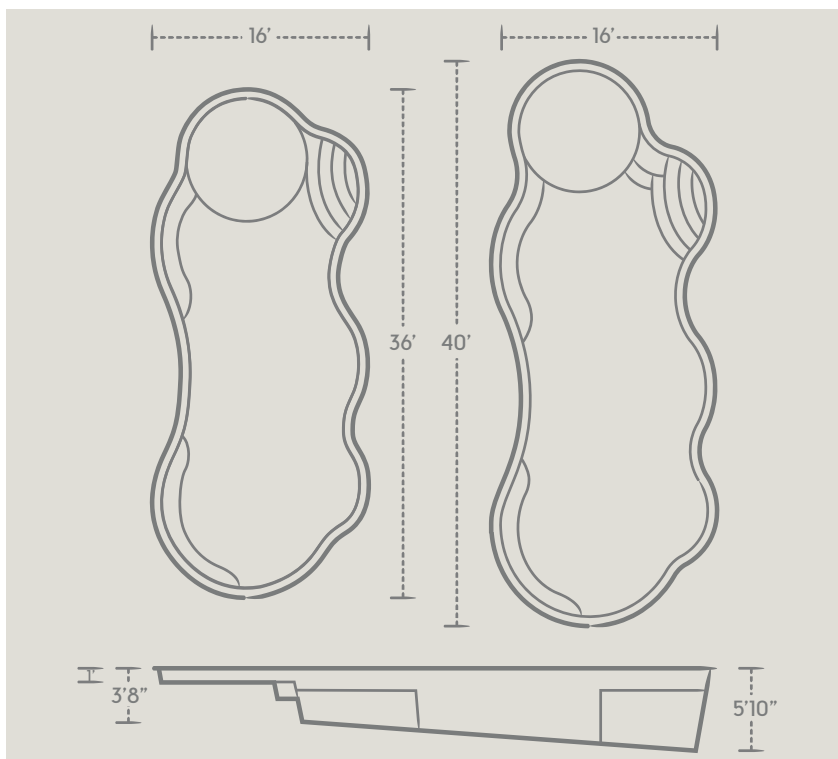

MAYA FINISH

MAYA FINISH

Wellspring

Paradise awaits just outside your back door. With Wellspring's inviting curves beckoning you, you'll never want to leave.

16' X 36' 16' X 40'

1. Large 8' diameter sun shelf is a great spot for loungers and bubblers.
2. Wrap-around bench gives you ample room to visit with family and friends.
3. Expanded entry steps provide easy entrance and exit from the pool.
4. Non-skid surface on the floor, benches, sun shelf, and steps is easy on your feet and your swimsuit.
5. Deep-end bench gives you a place to soak and unwind.