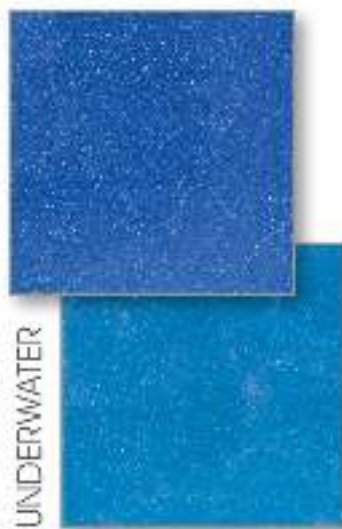

Finish Collection

With five stunning colors to choose from, there is an option for every home's aesthetic. Let us help you pick the perfect finish for your backyard escape!

NOTE: Colors are represented as closely as the printing process will allow. Please ask your pool representative for a physical color sample to ensure you receive the results you are looking for.

OCEAN BLUE