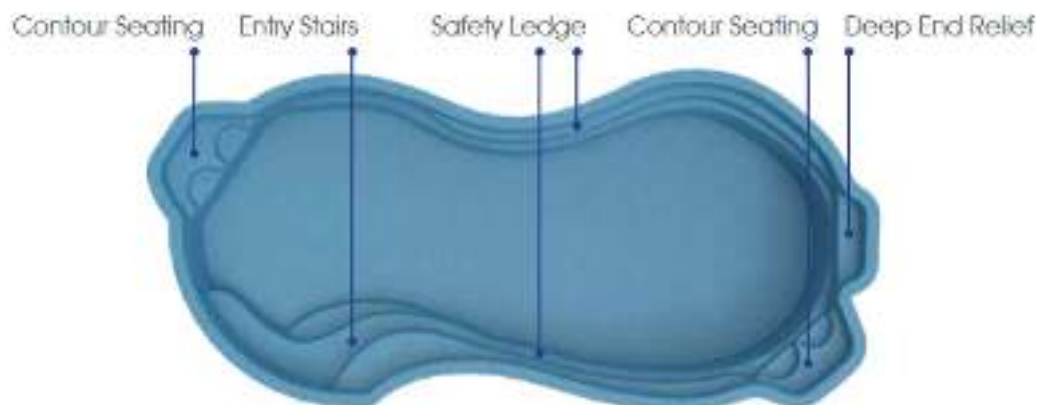

Width: 15'

Shallow End Depth: 3'6"

Deep End Depth: 6'6"

All GG Pools are Non-Diving Pools

GG

Acapulco

This could be your getaway...
anytime of day.

Length: 29'

Width: 13'

Shallow End Depth: 3'4"

Deep End Depth: 5'5"

All GG Pools are Non-Diving Pools

GG

Tiger Shark

Your absolute escape...
right in your backyard.

Length: 31'

Width: 13'

Shallow End Depth: 3'3"

Deep End Depth: 5'11"

All GG Pools are Non-Diving Pools

GG

DANGER
NO DIVING OR JUMPING
SHALLOW WATER

Nassau

Whatever you imagine...
your life can be.