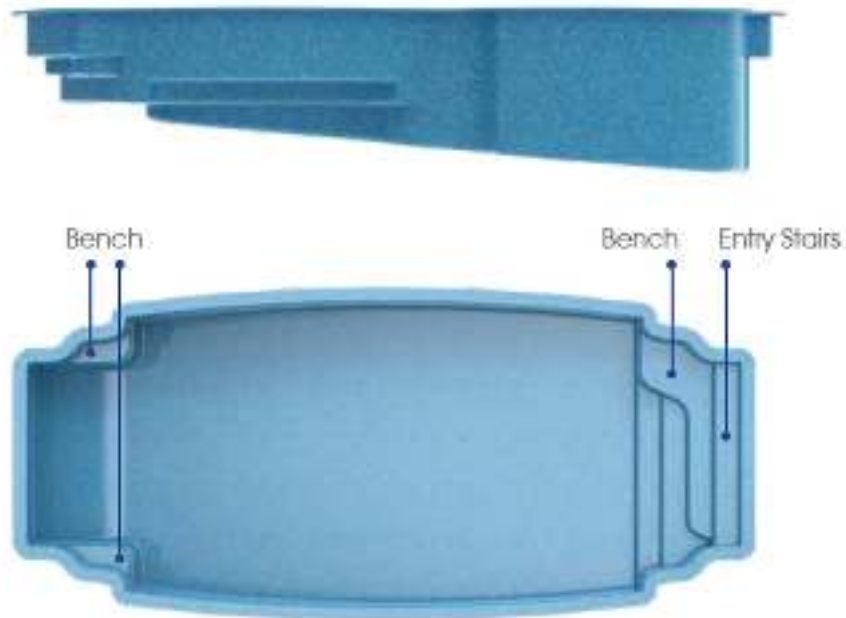

Maui

Imagination meets reality...
it doesn't get any better than this.

Length: 34'

Width: 15'

Shallow End Depth: 3'6"

Deep End Depth: 6'6"

All GG Pools are Non-Diving Pools

GG