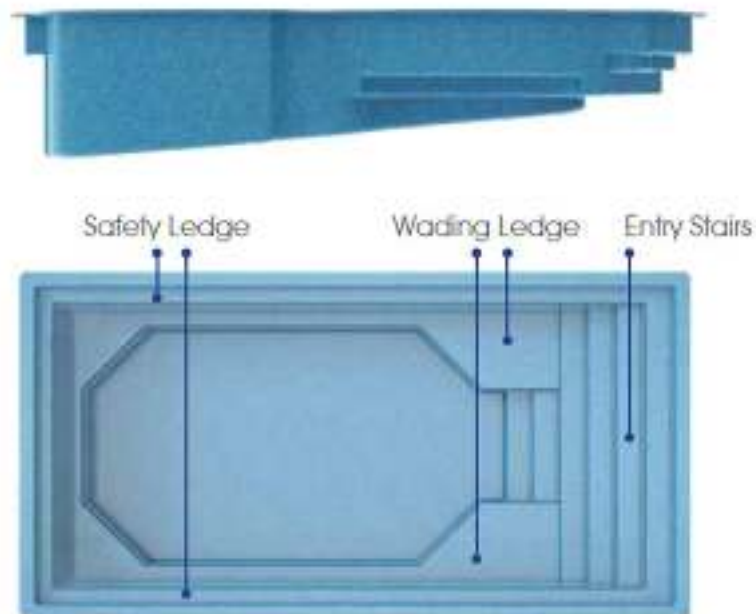

Placid Plunge

The perfect family escape...
filled with fun and togetherness.

Length: 17'

Width: 8'6"

Depth: 4'6"

All GG Pools are Non-Diving Pools

GG