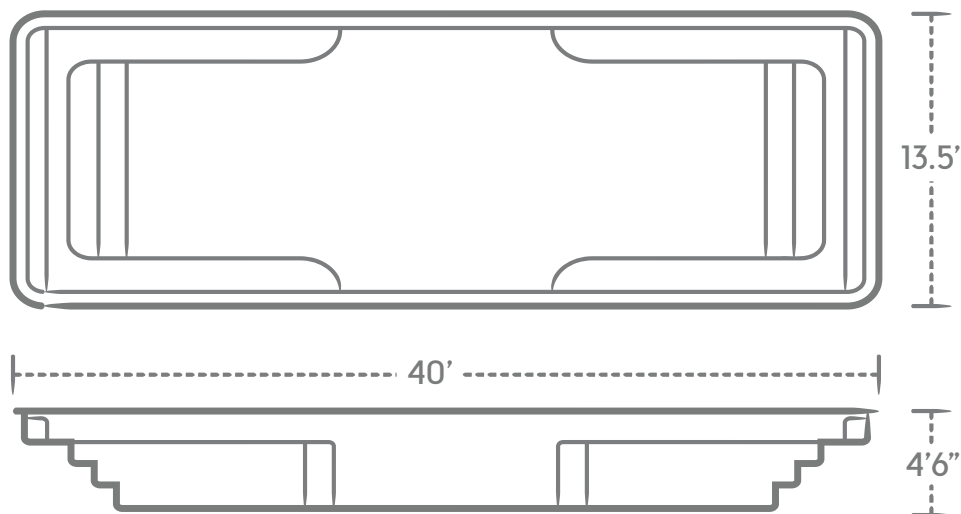

CALIFORNIA FINISH

DIAMOND FINISH

Spirit

The whole family will fall in love with the Spirit. It's got everything that kids of all ages want—cozy spots to relax and plenty of room to play!

13.5' X 40'

1. Full-length entry steps for easy entrance and exit from the pool.
2. Elongated benches for hours of socializing and fun with family and friends.
3. Sport pool depth so you can enjoy a spirited game with friends and family.
4. Auto-cover ready to help you keep your new pool safe and clean.
5. Non-skid surface on the floor, benches, and steps is easy on your feet and your swimsuit.