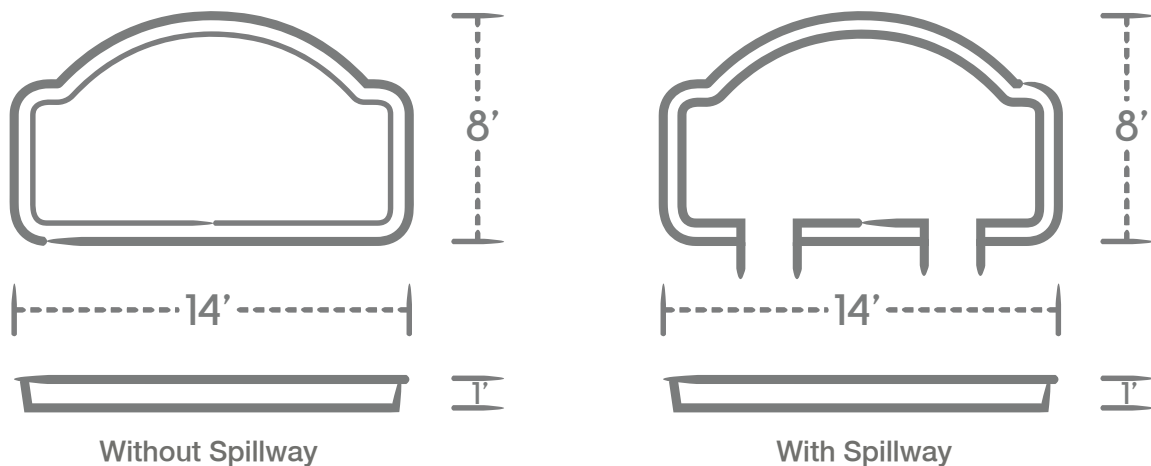

MAYA FINISH

CALIFORNIA FINISH

Wet Deck

Just want to get your feet wet?
The Wet Deck is a marvelous addition to any pool
with custom spillway options to enhance your
private backyard paradise.

14' X 8'

1. 12" deep lounging area is great for kids and sunbathers.
2. Non-skid surface on the floor is easy on your feet and your swimsuit.
3. Custom spillway options are available to enhance the ambiance.
4. Raised deck application gives you a multi-dimensional pool area.