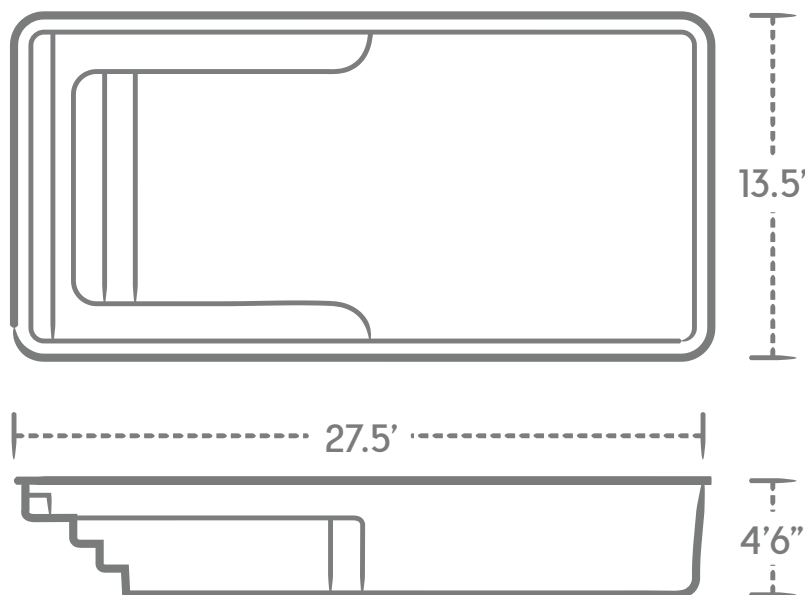

Lil Bob

There's always a party waiting to happen with Lil Bob in your backyard. You'll have hours of fun because he has something for everyone.
Let the party begin!

13.5' X 27.5'

1. 4'6" flat-bottom depth is ideal for games, water activities, and entertaining.
2. Elongated benches provide hours of socializing and fun with family and friends.
3. Full-length entry steps make for easy entrance and exit from the pool.
4. Non-skid surface on the floor, benches, and steps is easy on your feet and your swimsuit.
5. Auto-cover ready to help you keep your new pool safe and clean.