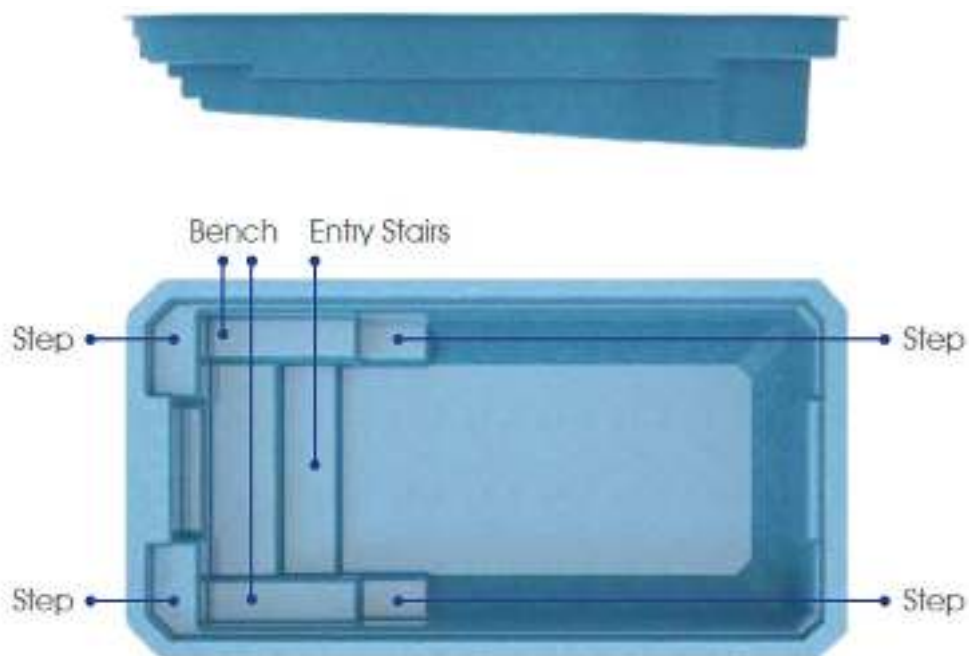

San Juan Plunge

Escape to a relaxing getaway...
and find peace of mind.

Length: 14'6"

Width: 7'4"

Depth: 4'

All GG Pools are Non-Diving Pools

GG