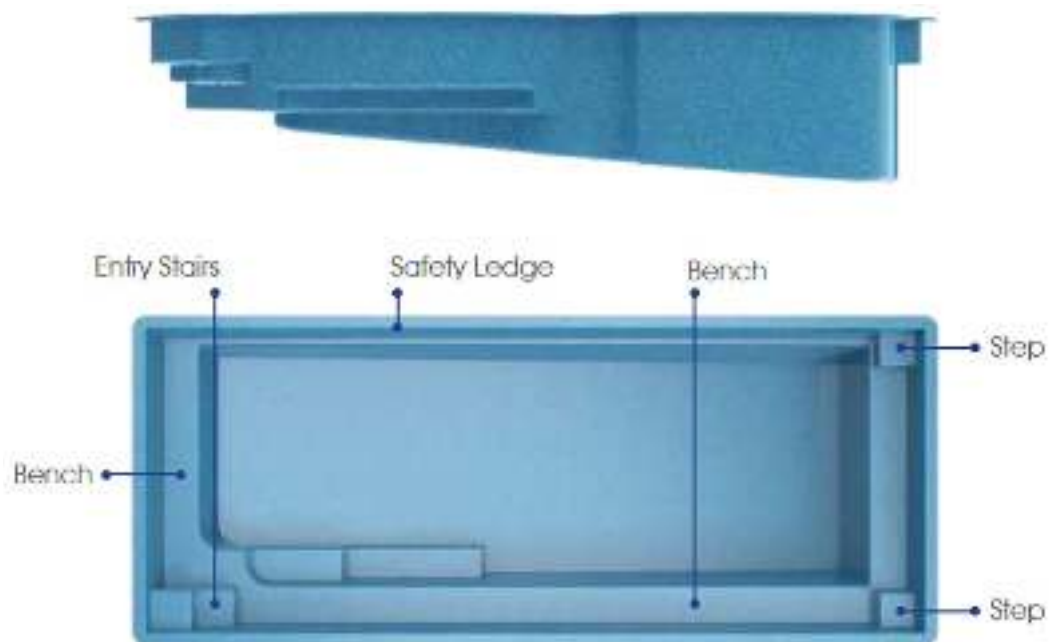

Regal XL

Escapism is a state of mind...
now you can live there.

Length: 26'

Width: 10'2"

Shallow End Depth: 4'2"

Deep End Depth: 5'6"

All GG Pools are Non-Diving Pools

GG