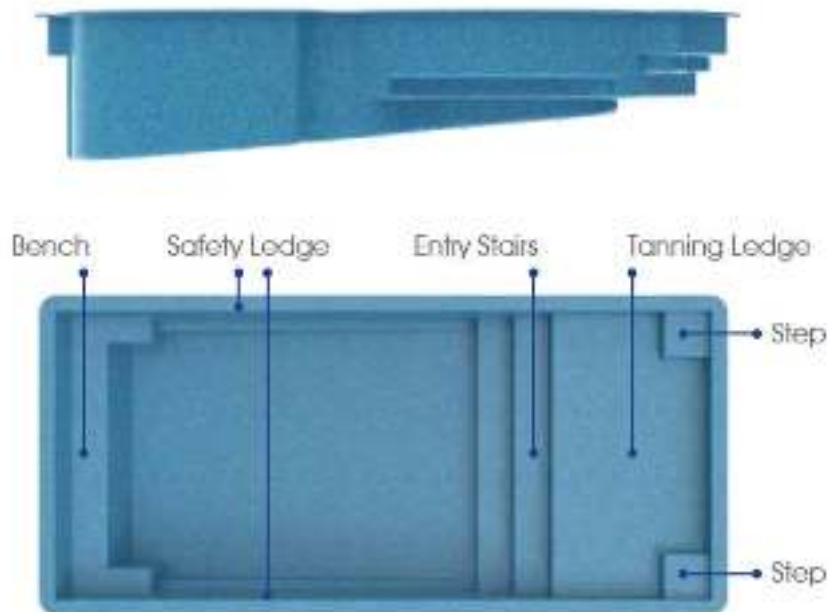

Ponce

Imagine the perfect place...
for family-friendly activities and outdoor fun.

Length: 26'

Width: 12'8"

Shallow End Depth: 4'6"

Deep End Depth: 5'9"

All GG Pools are Non-Diving Pools

GG