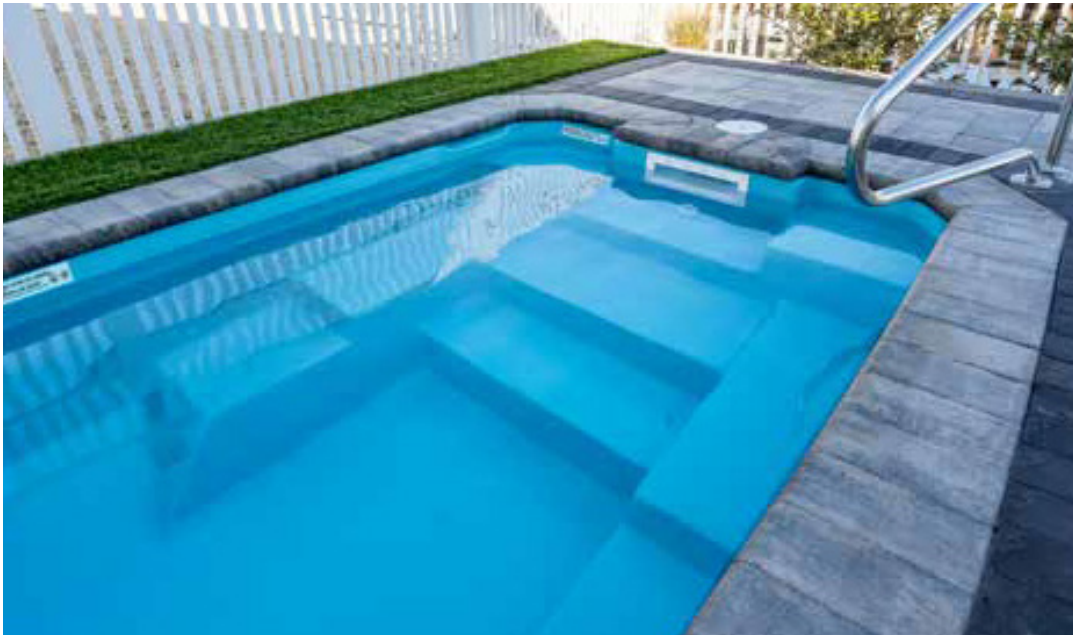

San Juan Plunge

Escape to a relaxing getaway...
and find peace of mind.

Length: 14'6"

Width: 7'4"

Depth: 4'

All GG Pools are Non-Diving Pools

GG