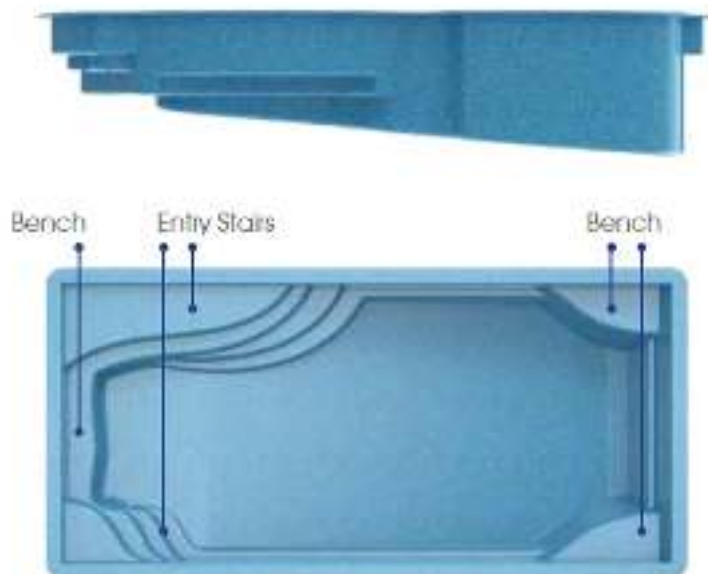

Empire

Absolute peace, absolute tranquility...
absolute escapism.

Length: 25'8"

Width: 12'

Shallow End Depth: 3'6"

Deep End Depth: 5'6"

All GG Pools are Non-Diving Pools

GG