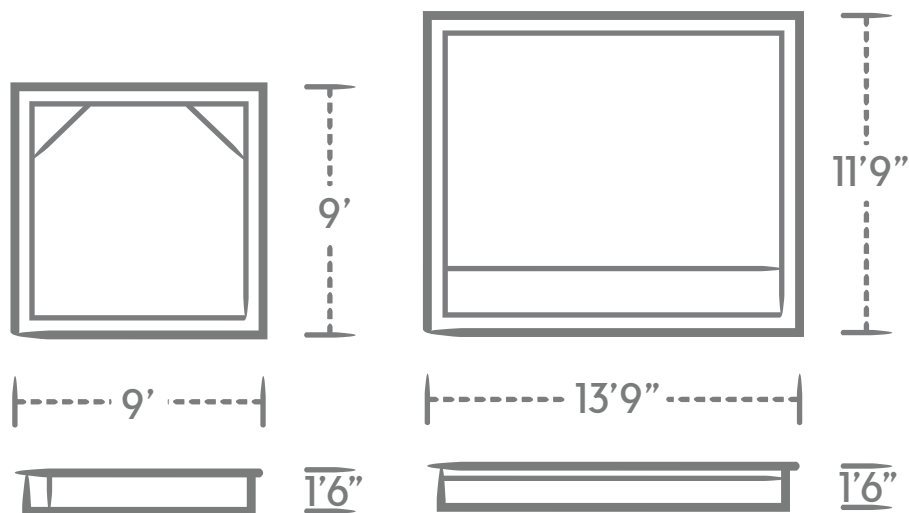

Wading Pool

This is the ultimate playground for the kiddos. The uniform depth throughout allows for easy, worry-free play, and the bench is a great spot for the big kids to sit, relax, and watch over the youngsters.

9'X9' 13'9"X11'9"

1. 18" depth makes a wonderful place for toddlers and pets to splash and play.
2. Non-skid surface on the floor, benches, and steps is easy on your feet and your swimsuit.
3. Raised or flush construction application gives you installation options.
4. Auto-cover ready to help you keep your new pool safe and clean.
5. Full-length bench gives you the perfect spot to relax, cool off, and watch the kids play.