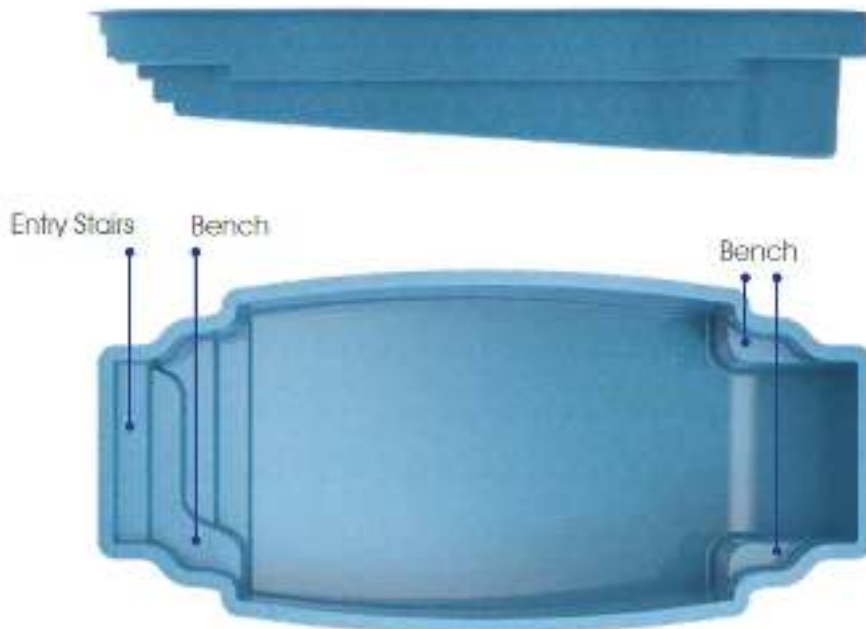

Acapulco

This could be your getaway...
anytime of day.

Length: 29'

Width: 13'

Shallow End Depth: 3'4"

Deep End Depth: 5'5"

All GG Pools are Non-Diving Pools

GG