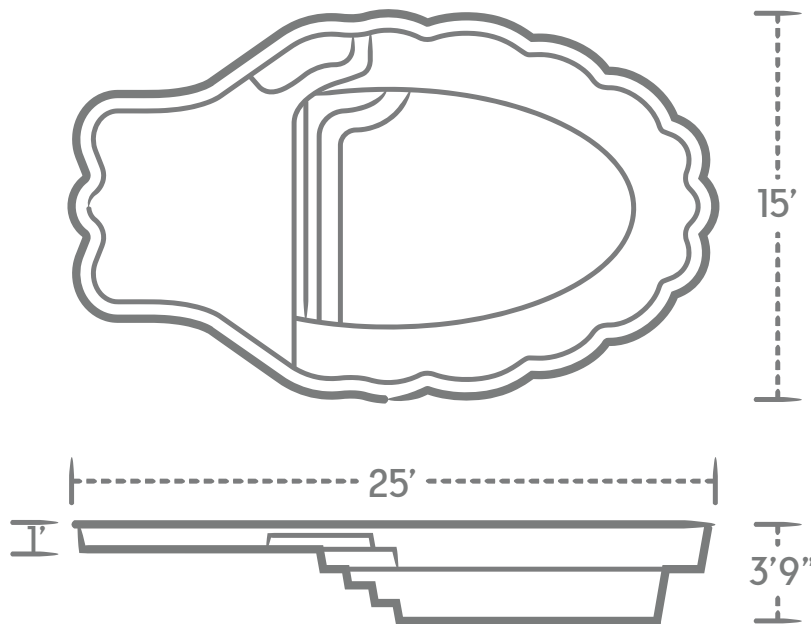

Pearl

Petite and lovely, with graceful scalloped edges, our Pearl is truly a gem. It fits well in nearly any backyard and provides a lovely locale for socialization and relaxation.

15' X 25'

1. 12" deep tanning ledge is perfect for ledge loungers and soaking up the sun.
2. Non-skid surface on the floor, benches, and steps is easy on your feet and your swimsuit.
3. Wrap-around benches give you plenty of room to visit and relax.