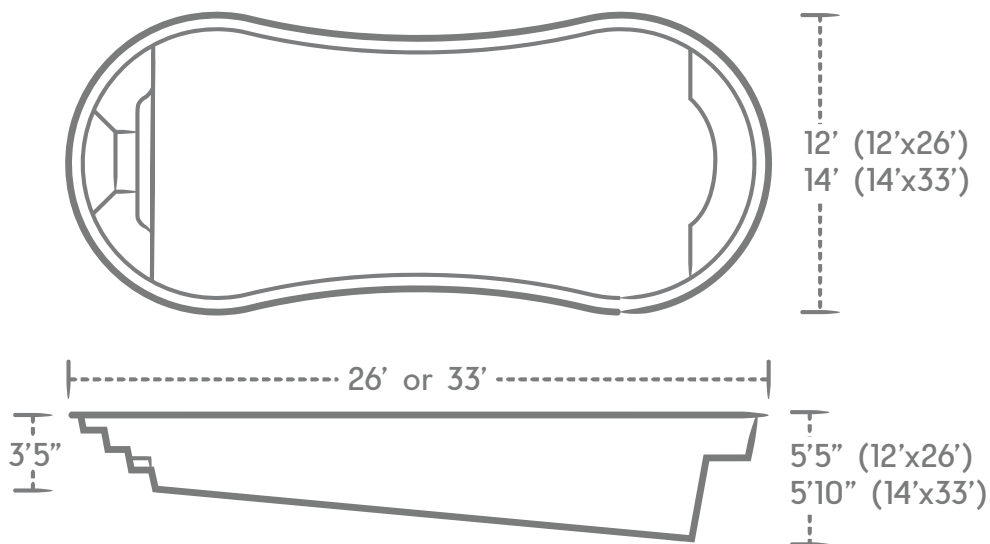

If you're after a little exercise or just a refreshing dip, Titus is your guy. He's ready to create a diversion from the everyday blues every day of the week.

12' X 26'   **14' X 33'**

1. Wide-entry steps with built-in seats make a great spot for visiting and relaxing.
2. Non-skid surface on the floor, benches, and steps is easy on your feet and your swimsuit.
3. Elongated benches provide hours of socializing and fun with family and friends.
4. Ideal depth for exercise so you can enjoy water aerobics, games, and more.