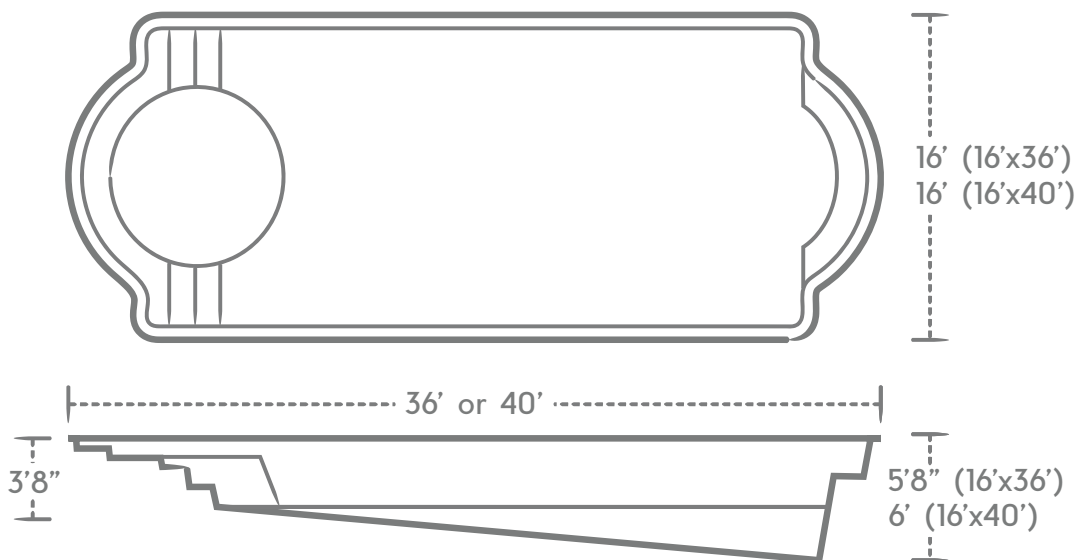

Cathedral LX

The Cathedral LX envelops all the great features and awe-inspiring vistas of the original Cathedral and adds easy in-and-out steps the whole family will love. Plus, the sun shelf is heaven for the sun worshipers in your group.

16' X 36' **16' X 40'**

1. Classic design gives curves and character without sacrificing swim area.
2. Deep-end bench gives you a place to soak and unwind.
3. 9' diameter tanning ledge accommodates two chairs or ledge loungers.
4. Non-skid surface on the floor, stairs, and benches is easy on your feet and your swimsuit.
5. Easy in-and-out wide steps and bench area add both style and functionality.