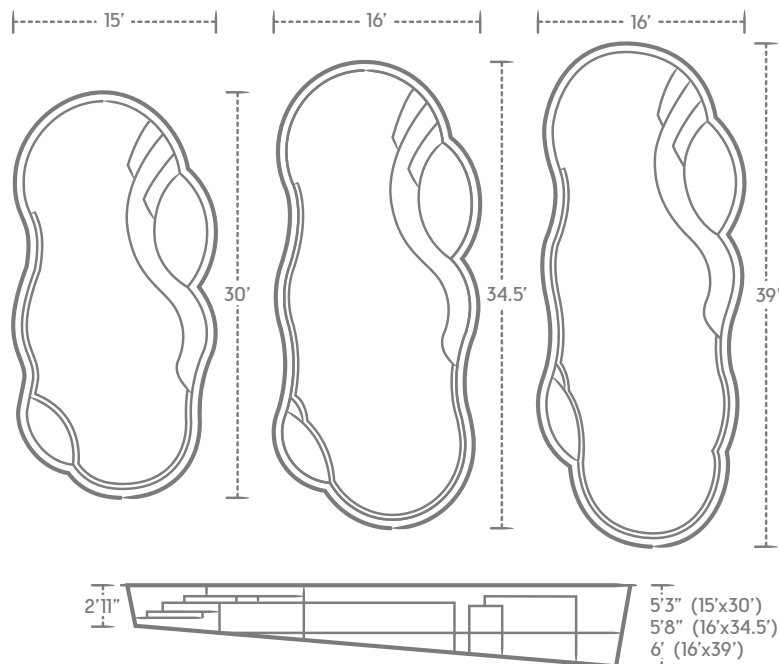

Sun Day

Everyone loves Sunday. No to-do list, no errands to run, no work to be done. So drop your devices and forget your chores. Sun Day is here!

15' X 30' 16' X 34.5' 16' X 39'

1. Large landing pad with side entry stairs is an ideal spot for youngsters to play.
2. Large open swim area is great for games, lap swimming, and water activities.
3. 12" deep sun shelf and swim-out are perfect for easy entry and exit, and for soaking up the sun.
4. Wrap-around benches give you tons of room to visit and relax.
5. Non-skid surface on the floor, benches, and steps is easy on your feet and your swimsuit.
6. A courtesy ledge around the deep-end gives you a place to take a break and stand.