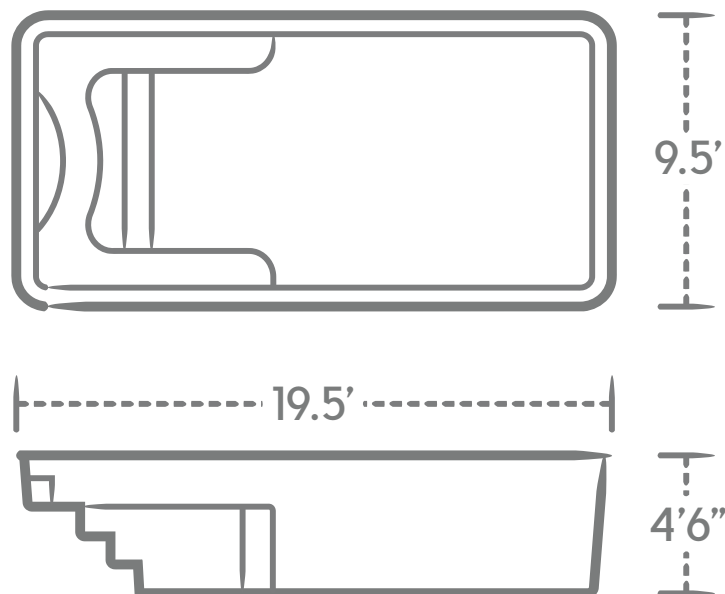

Sea Turtle

Let time stand still as you savor every moment.
Whether you want to chill or get a game on,
Sea Turtle accommodates.

9.5' X 19.5'

1. Elongated benches provide hours of socializing and fun with family and friends.
2. 4'6" flat-bottom depth is great for games, water activities, and entertaining.
3. Non-skid surface on the floor, benches, and steps is easy on your feet and your swimsuit.
4. Auto-cover ready to help you keep your new pool safe and clean.
5. Swim jet system-ready design makes it easy to add a swim jet system such as Badu®.