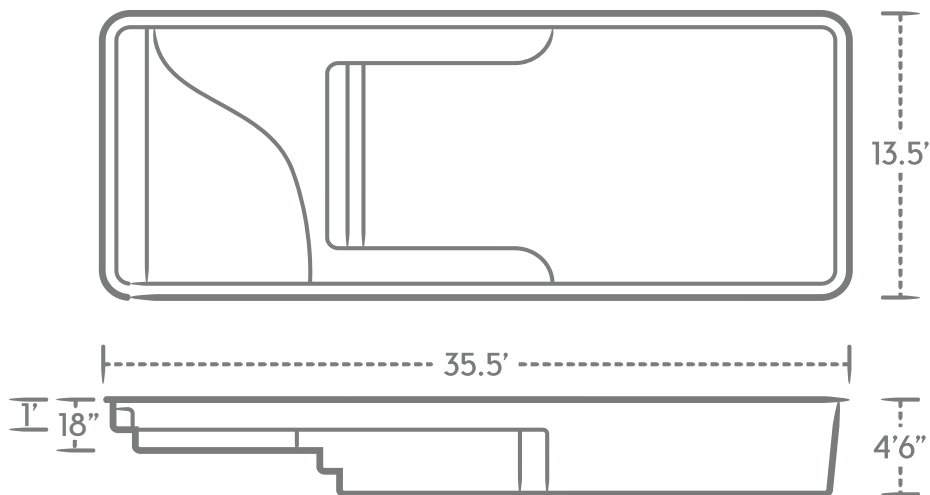

CARIBBEAN SPARKLE FINISH

CARIBBEAN SPARKLE FINISH

Lil' Bob LX

Lil Bob LX takes the party to a whole new level for kids of all ages with room to relax, exercise and play all around.

13.5' X 35.5'

1. 12" deep tanning ledge is perfect for ledge loungers and soaking up the sun.
2. 18" deep wading area is an ideal spot for toddlers to play or for adults to enjoy a full-body soak.
3. Wrap-around benches give you tons of room to visit and relax.
4. 4'6" flat-bottom depth is great for games, water activities, and entertaining.
5. Non-skid surface on the floor, benches, and steps is easy on your feet and your swimsuit.
6. Auto-cover ready to help you keep your new pool safe and clean.