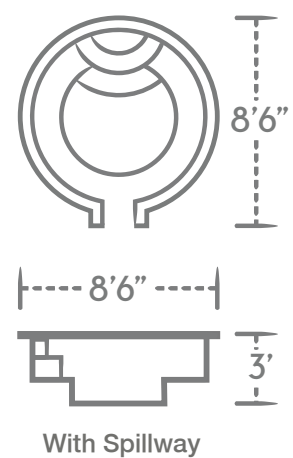

MAYA FINISH

CARIBBEAN SPARKLE FINISH

Spa

If you're looking for the ultimate in luxury and relaxation, adding a spa to your pool is certain to deliver. Go ahead. You deserve it.

9' X 9' 8'6" X 8'6"

1. Room for seven people means you can share the luxury.
2. Luxurious bubbling water relieves tension, reduces stress, and promotes overall wellness.
3. Non-skid surface on the floor, benches, and steps is easy on your feet and your swimsuit.
4. Raised or flush construction application gives you installation options.
5. Auto-cover ready to help you keep your new spa safe and clean.