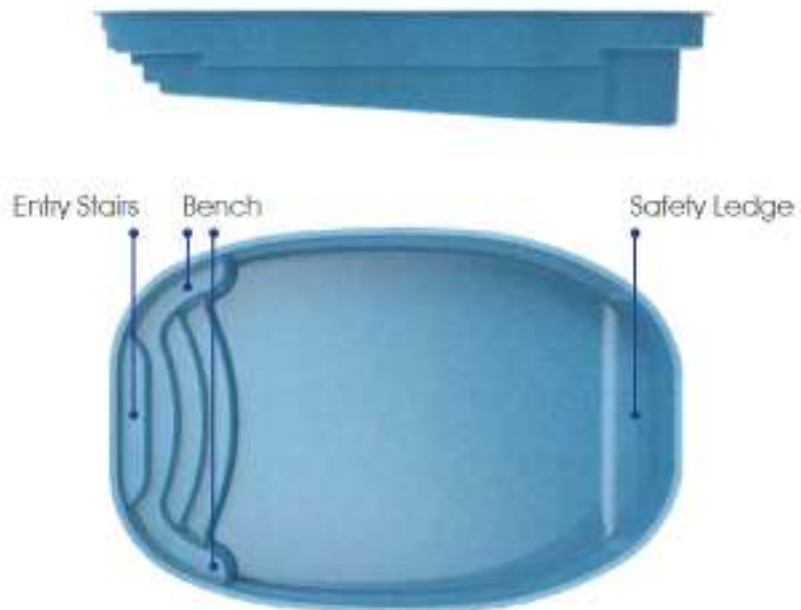

Sundial

Escapism...
it's amazing where you can go.

Length: 20'

Width: 13'

Shallow End Depth: 3'6"

Deep End Depth: 4'11"

All GG Pools are Non-Diving Pools

GG