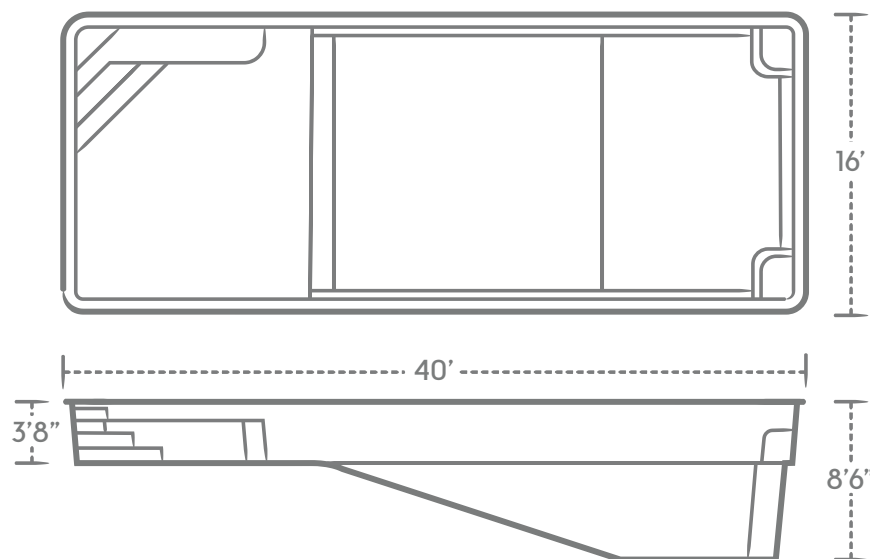

MAYA FINISH

MAYA FINISH

Monolith

If your home team loves to play, this is the pool for you. With Monolith, it's always game on.

16' X 40'

1. Large, flat-bottomed shallow-end is ideal for water games like basketball.
2. 15'' warning slope alerts children and adults alike that they're leaving the shallow-end. Note: this transition area should be designated with safety rope and floats.
3. Dual, deep-end seats with swim-outs give you extra options for visiting and relaxing.
4. Wide-open swim lane allows room for play and exercise.
5. Non-skid surface on the floor, stairs, and benches is easy on your feet and your swimsuit.
6. Auto-cover ready to help you keep your new pool safe and clean.