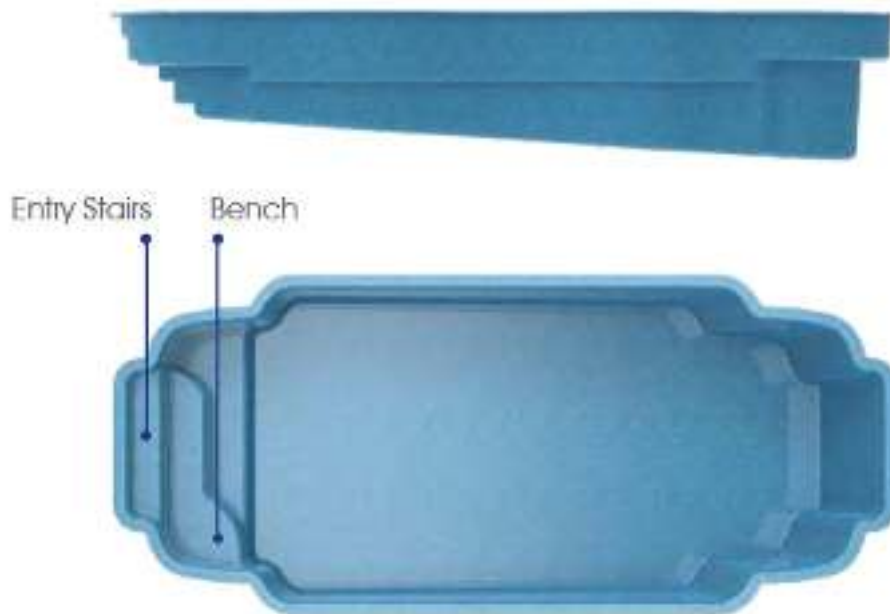

Bahamas

Your escape...
to amazing water adventures.

Length: 23'10"

Width: 10'4"

Shallow End Depth: 3'6"

Deep End Depth: 5'8"

All GG Pools are Non-Diving Pools

GG