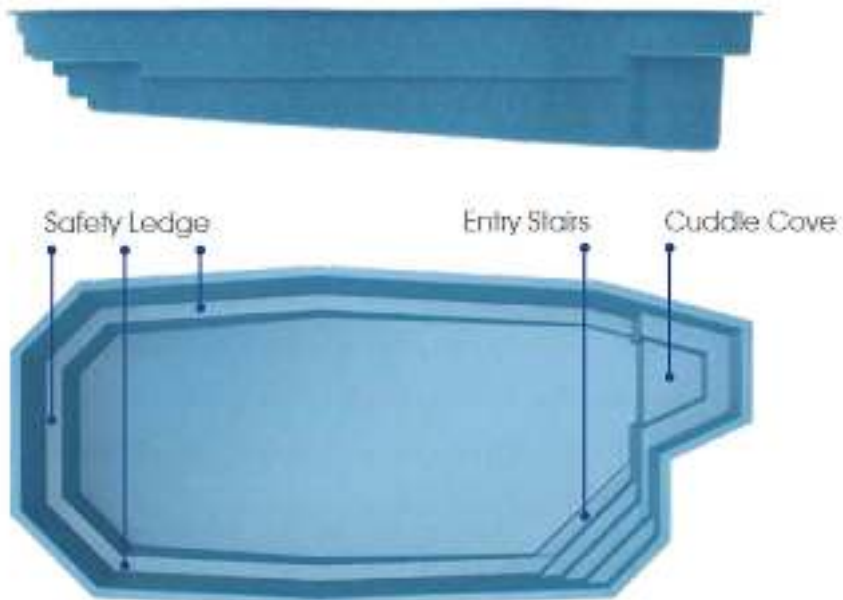

Azores

It's here...
your perfect getaway awaits.

Length: 35'

Width: 13'2"

Shallow End Depth: 4'

Deep End Depth: 6'1"

All GG Pools are Non-Diving Pools

GG